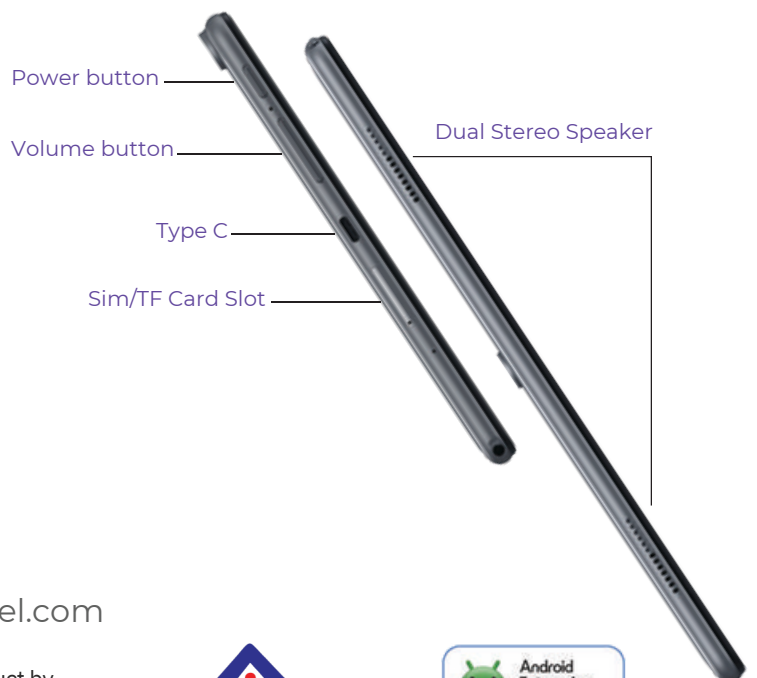

Miscellaneous

USB Ports	Type C
Audio Port	3.5mm Jack
Speaker	Dual Stereo Speaker

Battery

Battery	8000mAh Non-Removable Battery
---------	----------------------------------

WISHTEL PVT. LTD.

Visit: www.wishtel.com | Email: info@wishtel.com