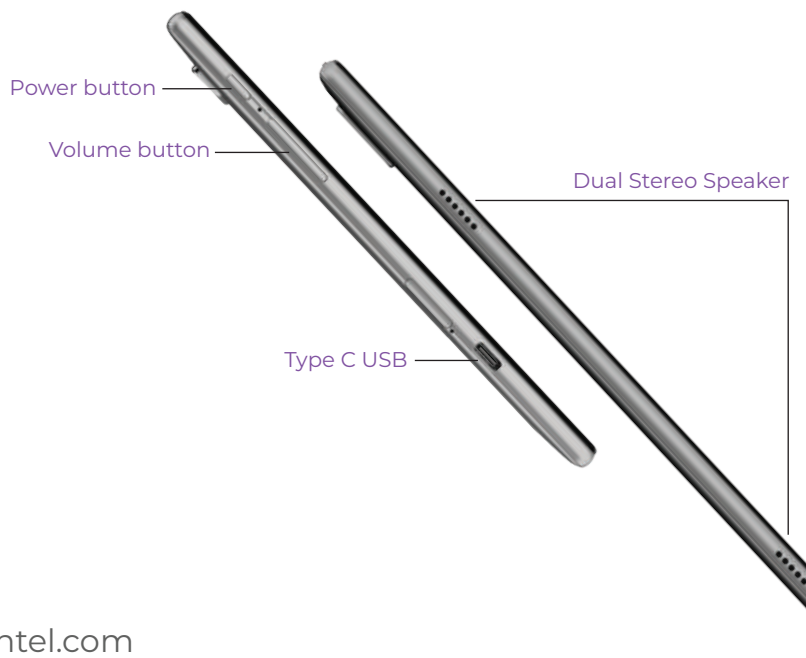

Miscellaneous

USB Ports	Type C
Audio Port	3.5mm Jack
Speaker	Dual Stereo Speaker

8MP Back Camera

Battery

Battery	7000mAh Non-Removable Battery
---------	----------------------------------

#RightToAccessories