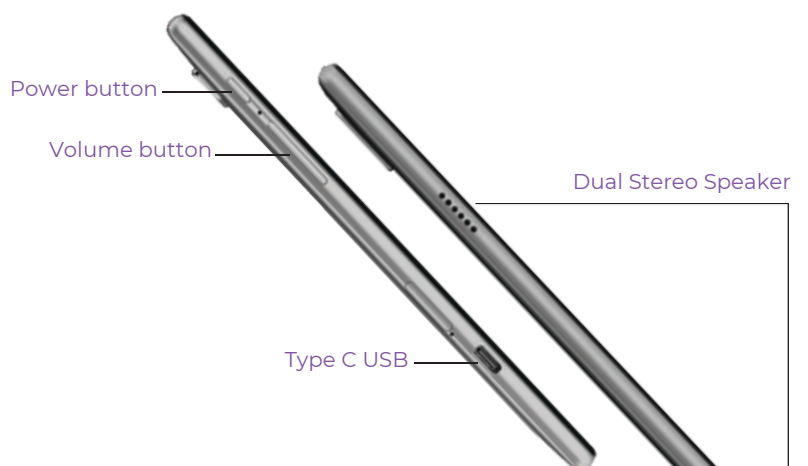

Miscellaneous

USB Ports	Type C
Audio Port	3.5mm Jack
Speaker	Dual Stereo Speaker

Battery

Battery	7000mAh Non-Removable Battery
---------	----------------------------------

8MP Back Camera

WISHTEL PVT. LTD.